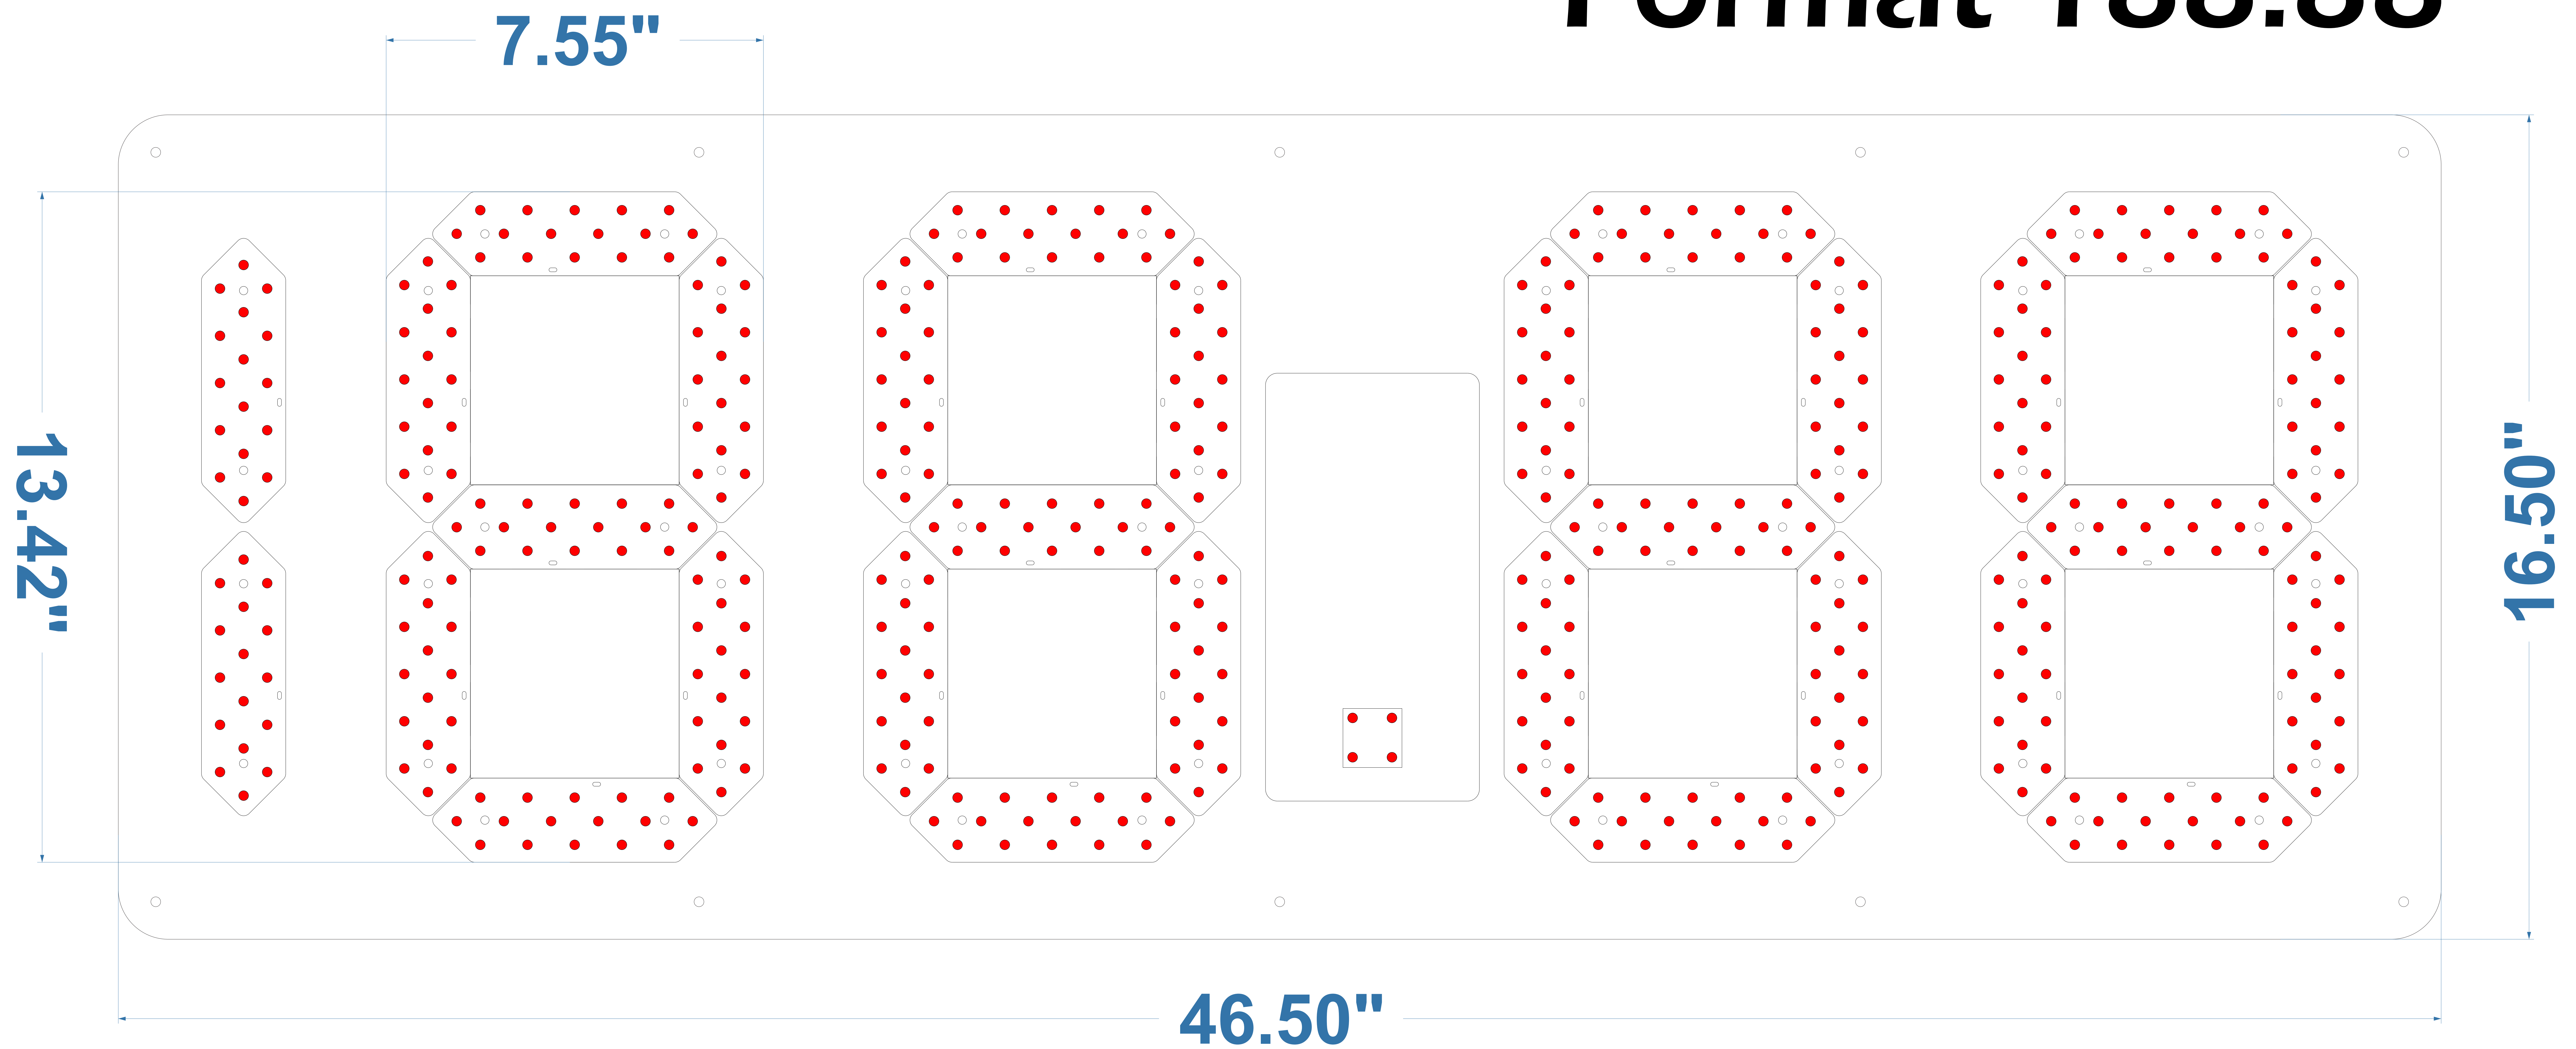

13" LED Price Display

Dimensional Drawing

Front View

Format 188.88

Top View

All dimensions are in inches